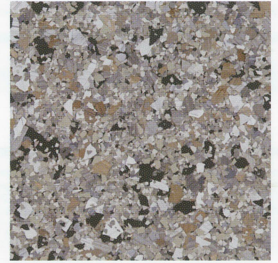

Europa
FB-4210

Husky
FB-4211

Yukon
FB-4212

Cashmere
FB-4213

Denali
FB-4214

Yosemite
FB-4215

Armadillo
FB-4216

Sante Fe
FB-4217

Phoenix
FB-4218

Create the look of polished concrete or aggregate floors with our hybrid stone FLAKE.

These unique blends are composed of multiple colors and sizes of FLAKE to replicate the appearance of natural stone.

FLAKE™
HYBRID STONE

Blue Granite
FB-4101

Quartzite
FB-4102

Travertine
FB-4103

Turquoise
FB-4105

Slate
FB-4105

Shale
FB-4106

Agate
FB-4107

Sandstone
FB-4108

Mudstone
FB-4109

Claystone
FB-4110

Limestone
FB-4111

PIGMENT
PAIRINGS

Base: Whale
Accent: Pearl
PB-101

Base: Great White
Accent: Caviar & Dolphin
PB-102

Base: Pearl
Accent: Ocean
PB-103