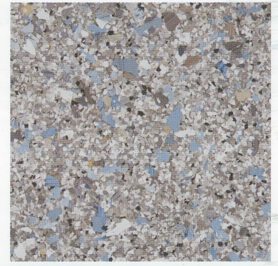

Alameda
FB-4202

Jawbreaker
FB-4203

Anchorage
FB-4204

Juneau
FB-4205

Klondike
FB-4206

Cascade
FB-4207

Acadia
FB-4208

Gumball
FB-4209

Europa
FB-4210

Husky
FB-4211

Yukon
FB-4212

Cashmere
FB-4213

Denali
FB-4214

Yosemite
FB-4215

Armadillo
FB-4216

Sante Fe
FB-4217

Phoenix
FB-4218

Create the look of polished concrete or aggregate floors with our hybrid stone FLAKE.

These unique blends are composed of multiple colors and sizes of FLAKE to replicate the appearance of natural stone.

FLAKE™
HYBRID STONE

Blue Granite
FB-4101

Quartzite
FB-4102

Travertine
FB-4103

Turquoise
FB-4105

Slate
FB-4105

Shale
FB-4106

Agate
FB-4107