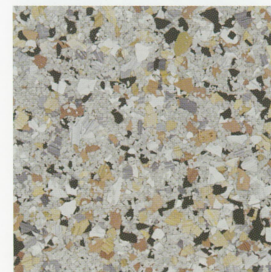

POPULAR PRODUCTS DEVELOPMENTS 2020

FLAKE[™]
TERRAZZO

Plateau
FB-4201

Enhance your environment with the distinct hybrid-sized colour elements of terrazzo Flake blends. This inspiring collection has been designed to combine the appearance of traditional Italian Terrazzo with the unique customizable style options of color FLAKE.

Alameda
FB-4202

Jawbreaker
FB-4203

Anchorage
FB-4204

Juneau
FB-4205

Klondike
FB-4206

Cascade
FB-4207

Acadia
FB-4208

Gumball
FB-4209

Europa
FB-4210

Husky
FB-4211

Yukon
FB-4212

Cashmere
FB-4213

Denali
FB-4214

Yosemite
FB-4215

Armadillo
FB-4216

Sante Fe
FB-4217

Phoenix
FB-4218

Create the look of polished concrete or aggregate floors with our hybrid stone FLAKE.

These unique blends are composed of multiple colors and sizes of FLAKE to replicate the appearance of natural stone.